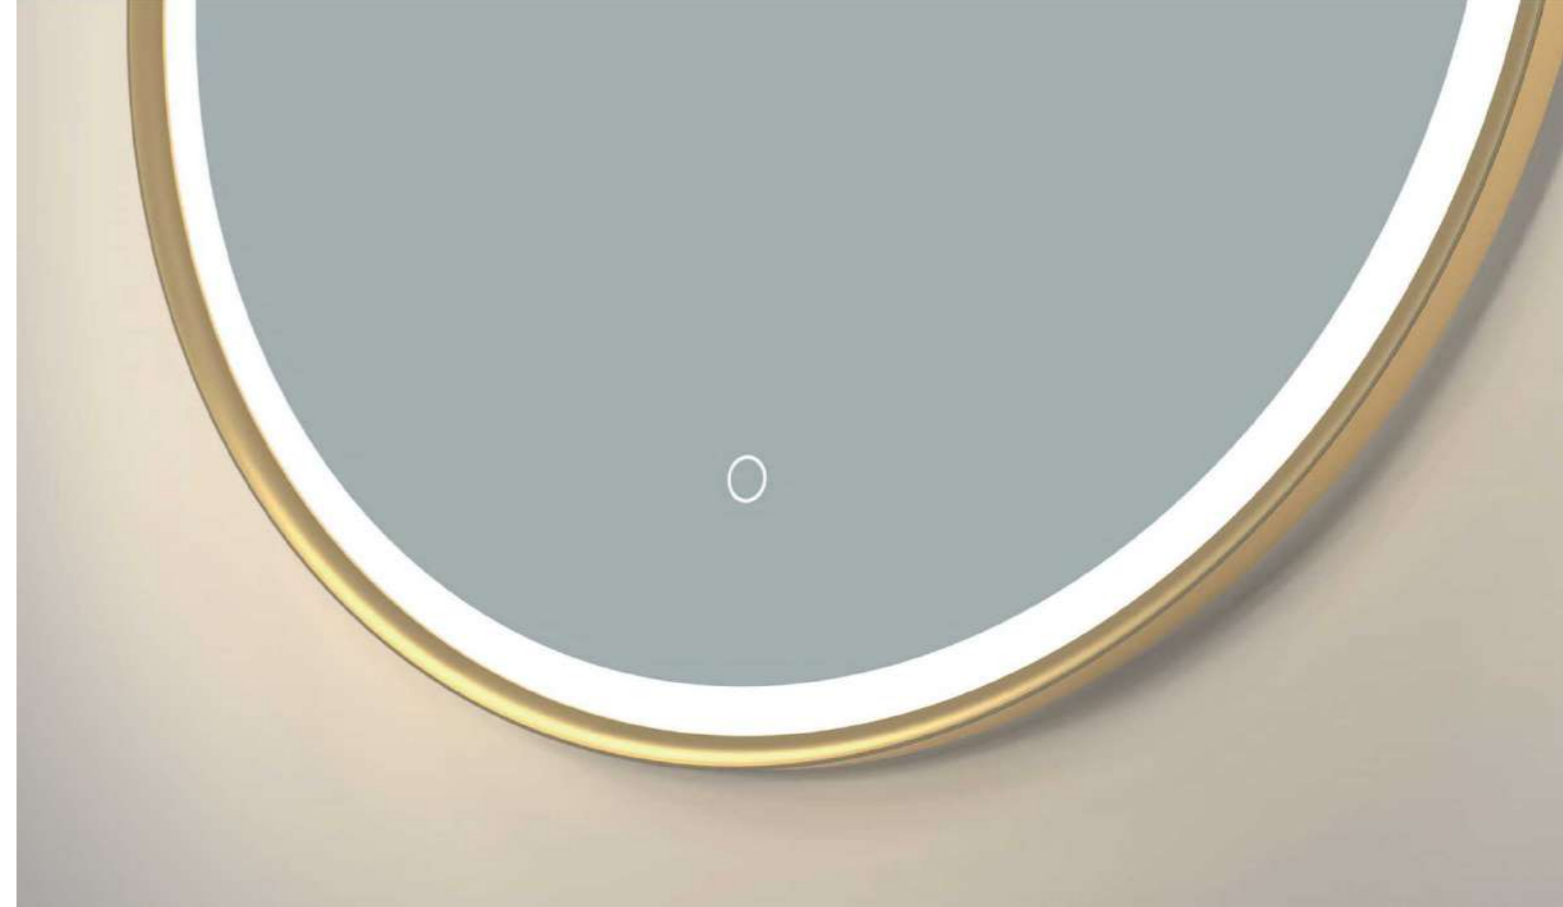

Defogger Bluetooth IR Sensor Weather Time

M3041

MODEL	FRAME COLOR	SIZE
M3041	BLACK	50X70 / 60X80 / 90X70 / 100X70 / 120X70 CM

SEATTLE

- Front lighting, incredible Brightness.
- Aluminum frame has a beautiful silver edge as decoration.
- Ultra-thin body fits to the wall.
- Size and color can be customized.

Optional functions

- Defogger
- Bluetooth
- IR Sensor
- Weather
- Time

M3017

M3054

MODEL	FRAME COLOR	SIZE
M3017	GOLD / SILVER	60X80 / 80X80 / 100X80 / 120X80 CM
M3054	GOLD / SILVER	60 / 80 / 100 CM

KYOTO

- Elegant & classic style.
- Front illumination, incredible Brightness.
- Size and color can be customized.