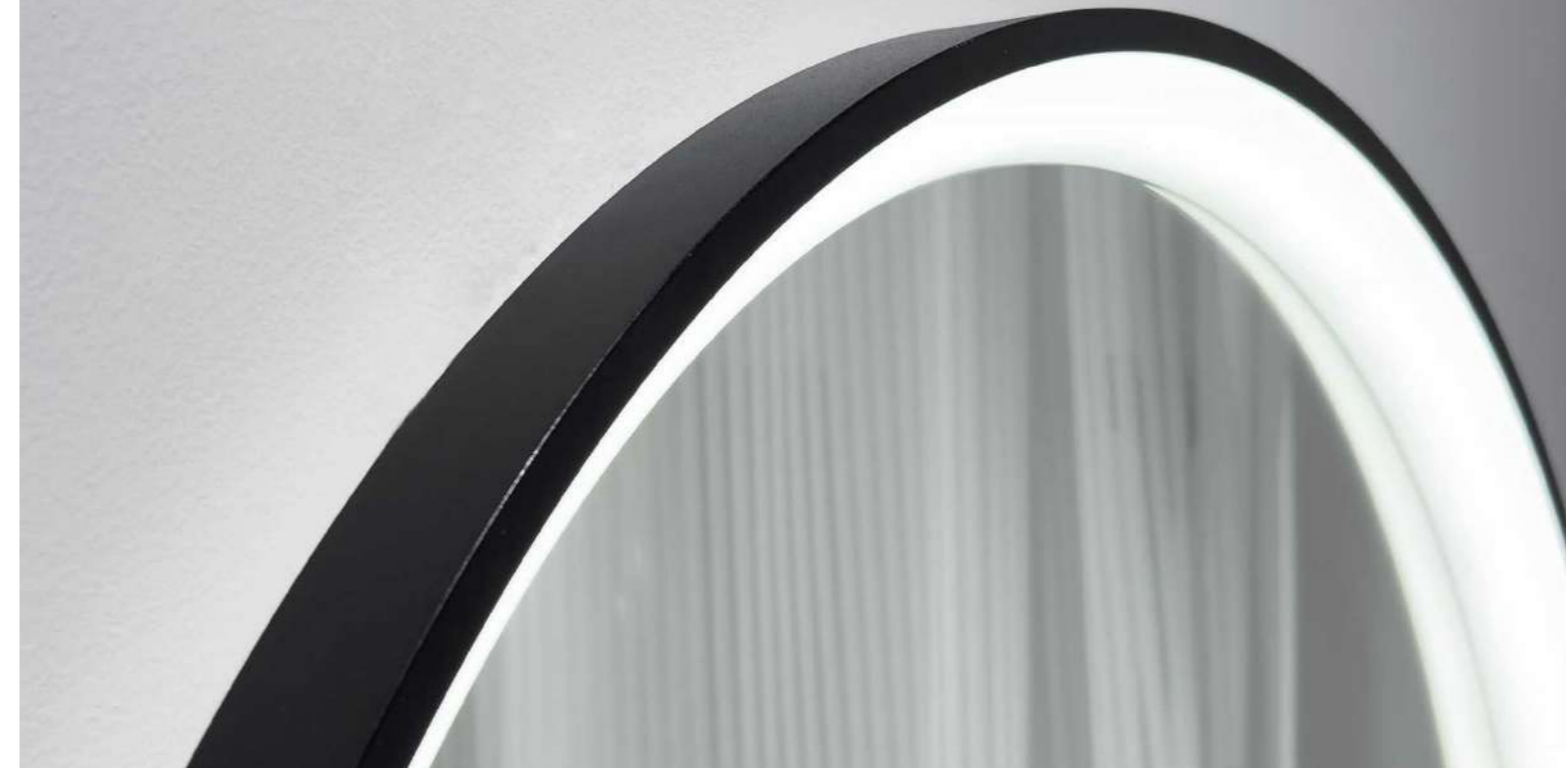

VERSAILLES

- Elegant noble metal frame design.
- Curved light-emitting surface, large light surface.
- Three styles: square, round, avocado shape.

Optional functions

CERTIFICATED

MODEL	FRAME COLOR	SIZE
M3017	BLACK	100X65 CM
M3051	BLACK	58 / 78 CM
M3090	BLACK	60 / 80 CM