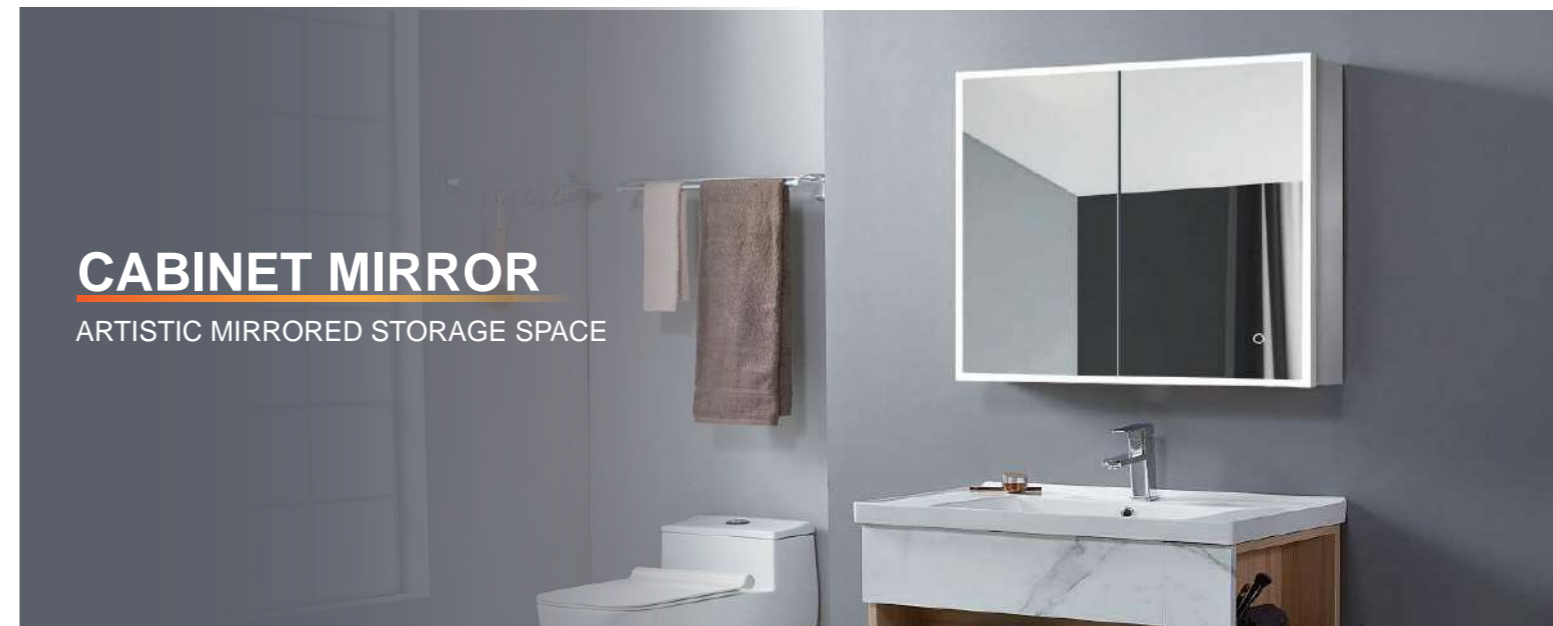

BATHROOM MIRROR

DECORATE THE MIRROR WITH BRIGHTER LIGHTS

CABINET MIRROR

ARTISTIC MIRRORED STORAGE SPACE