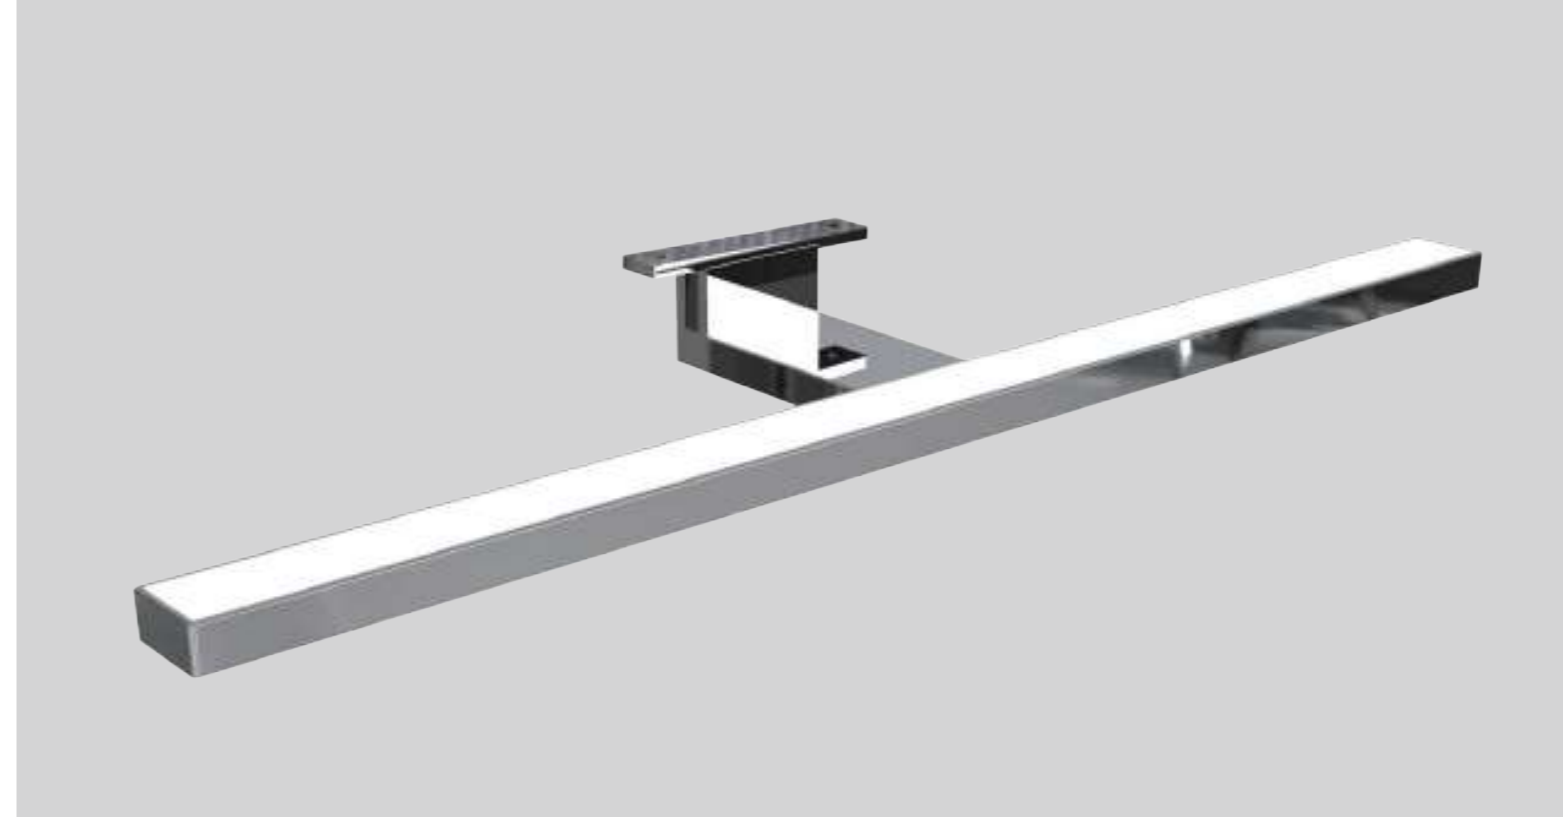

ROOMS
THE
S

MIRROR LAMP

ML002-A

- Highly transparent PC lampshade.
- Aluminum lamp body.
- IP44 waterproof.

MODEL	FRAME COLOR	SIZE
ML002-A	BLACK / CHROME PLATED	30 / 50 / 60 / 80 CM

ML002-P

- Highly transparent PC lampshade.
- Plastic ABS light body.
- IP44 waterproof.