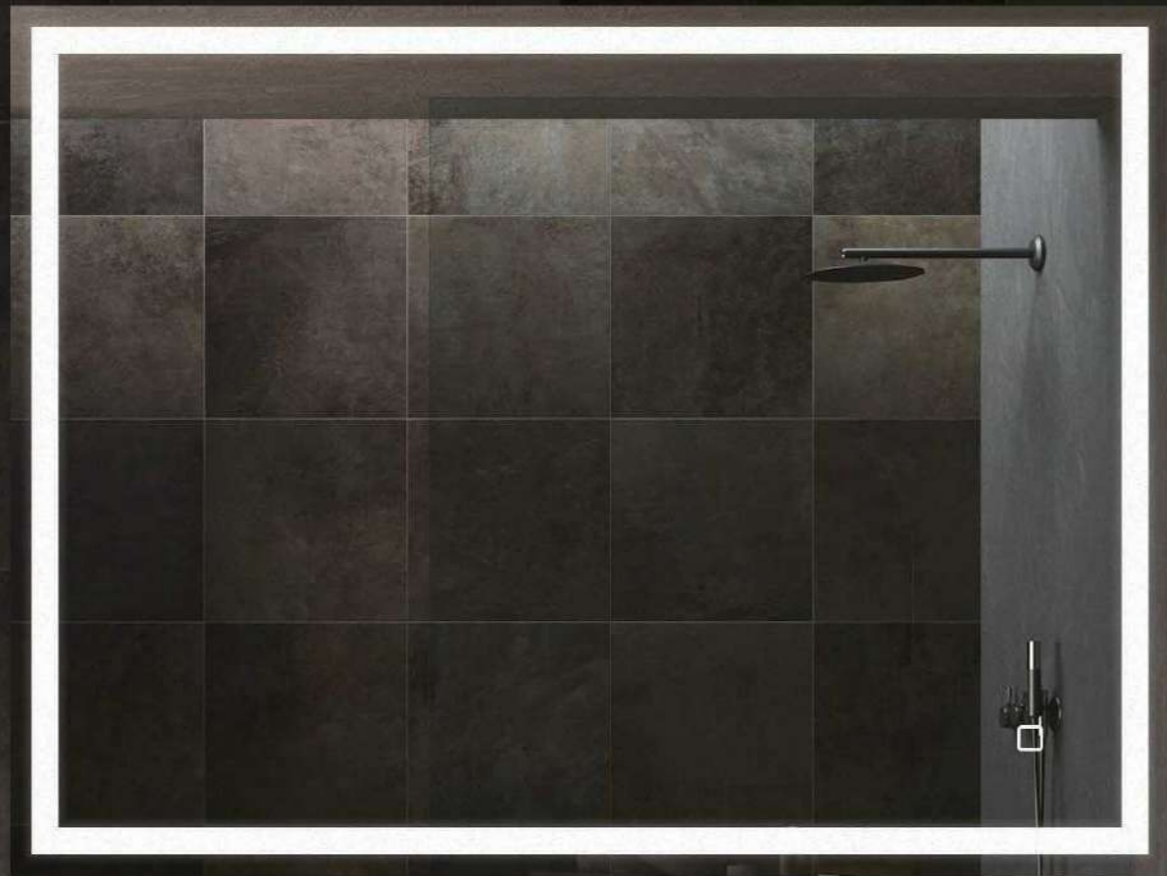

M3090

M3099

CERTIFICATED

MODEL	FRAME COLOR	SIZE
M3090	—	80X55 / 120X80 CM
M3099	—	40X90 / 50X90 CM

ANKARA

- Incredible brightness.
- One-piece blister back cover, safe and waterproof.
- Cost-effective.

Optional functions