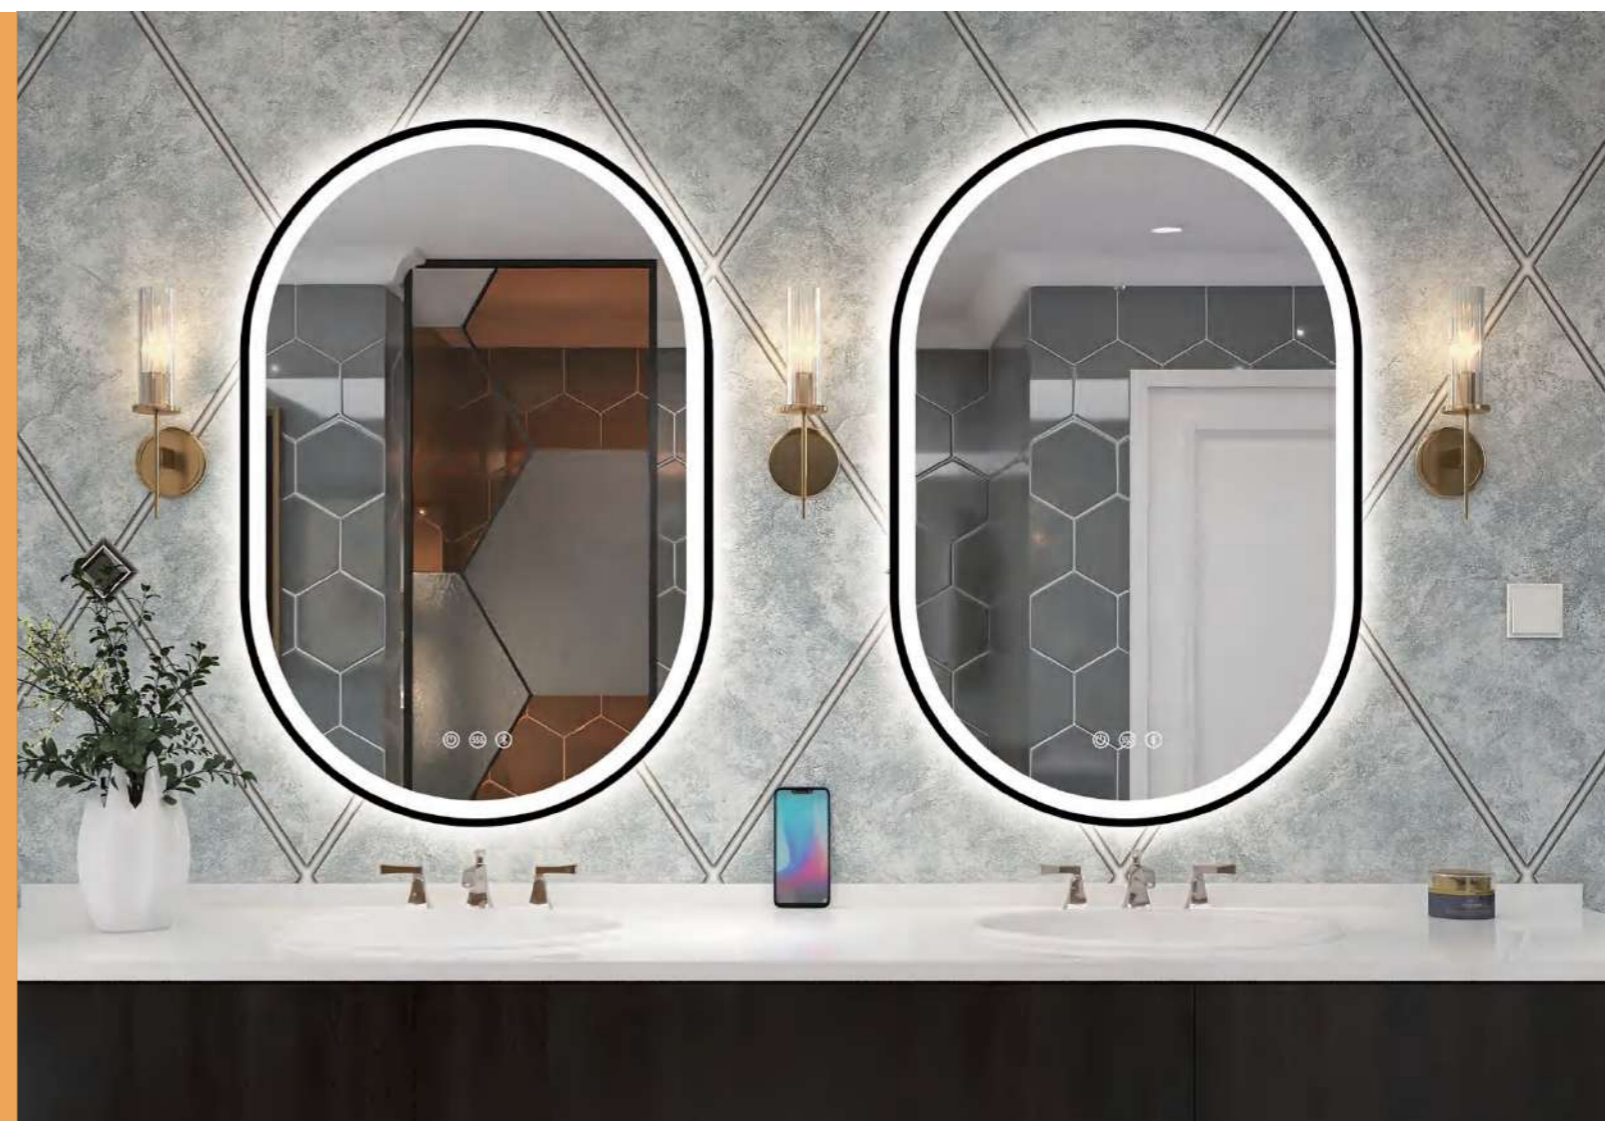

CORELEAD
A BETTER PRODUCT, A BETTER SELF.

LED MIRROR

PRODUCT BROUCHER - 01

2024-2025

- Bath
- Dressing
- Cabinet
- Cosmetics

Contact Us :

Ningbo Factory: No.1 Chending Line, Yunlong Town, YinZhou District, Ningbo City, Zhejiang Province, China 315000

Zhongshan Factory: No.2 HengLong Road, GuZhen Town, ZhongShan City, Guangdong Province, China 528421

European Factory: Kneza Miloša bb, Čuprija, Serbia 35230

corelead@corelead-group.com

www.corelead.cn

0574-8835 9261