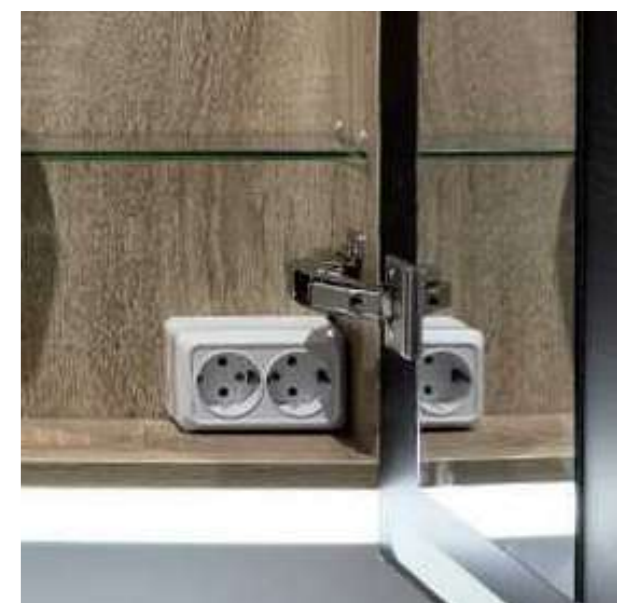

Optional functions

☰ Defogger
📶 Bluetooth
🔌 Socket
🔍 MAKEUP MAGNIFIER

SINGLE DOOR

DOUBLE DOOR

MODEL	FRAME COLOR	SIZE
MC9039	OAK	50X70 / 80X70 CM

MC9040

- Small cabinet with gray glass,inside the right side of the light strip,make the inside of the cabinet more bright.
- Equipped with socket power supply .
- Adjustable shelves.